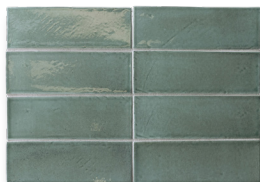

Colors

Amber Brown

Chalk White

Coast

Desert

Ether

Forest

Volcanic

Blue Moon

Coffee

Crystal Pink

Golden Ochre

Morchella

Oil Blue

Pura

White

Amber Brown

Chalk White

Coast

Desert

Ether

Forest

Volcanic

Oil Blue | 2"x6"

Pura | 2"x6"

Ether | 2"x6" & 4"x6" **Blue Moon** | 2"x6"

Chalk White | 2"x6"

Desert | 2"x6" & 4"x6" **Oil Blue** | 2"x6"

Coast | 2"x6" & 4"x6" **Golden Ochre** | 2"x6"

Coast | 4"x6"

Forest | 2"x6" & 4"x6" **Pura** | 2"x6"